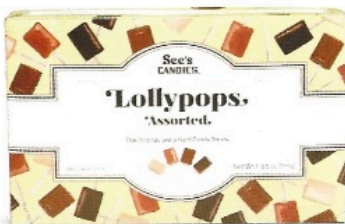

**Dark Chocolates**  
A taste of cacao in every bite.  
Delivered in seasonal wrap.  
1 lb \$29.00 #550330

**Nuts & Chews**  
Yummy, crunchy and chewy.  
Delivered in seasonal wrap.  
1 lb \$29.00 #550334  
2 lb \$55.00 #550335

**Truffles**  
Wonderfully decadent and rich.  
1 lb \$32.00 #500902

**Toffee-ettes®**  
Crunchy toffee, milk chocolate & almonds.  
1 lb \$29.00 #500316

**Assorted Lollipops**  
Vanilla, Butterscotch, Café Latté & Chocolate.  
Approximately 30 lollipops.  
1 lb 5 oz \$28.50 #500296